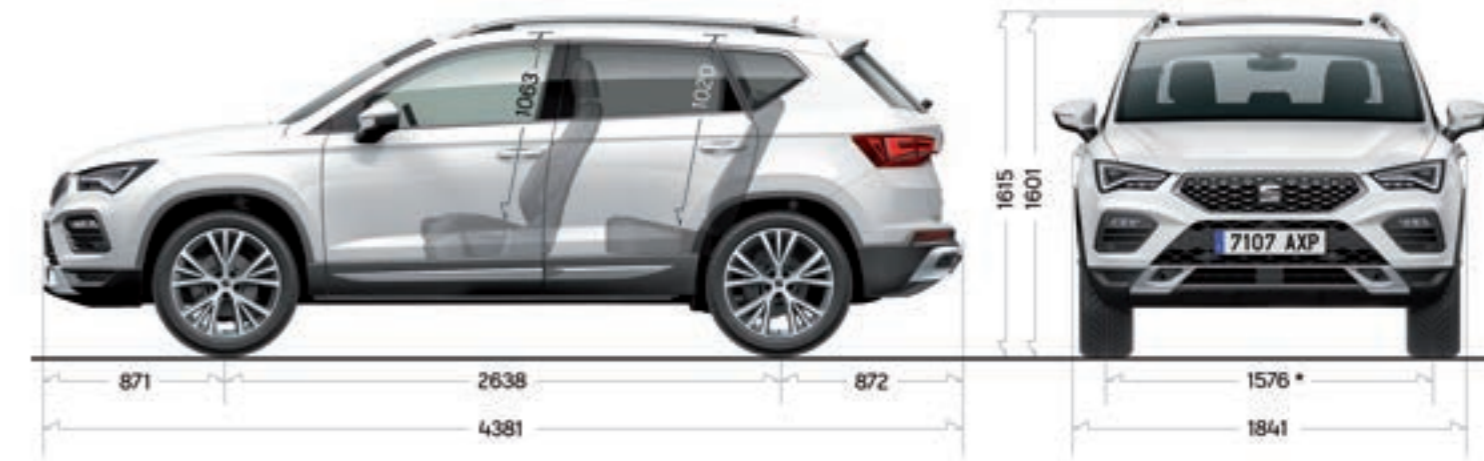

Engine specs.

Dimensions.

* Model with 215/60 R16 ET43

	Reference	Style	Xcellence	FR
Petrol				
1.0 EcoTSI 110 HP (81 kW) MQ-6 Start/Stop	●	●	●	●
1.0 EcoTSI 115 HP (85 kW) MQ-6 Start/Stop	●	●	●	●
1.5 EcoTSI 150 HP (110 kW) ACT MQ-6 Start/Stop	-	●	●	●
1.5 EcoTSI 150 HP (110 kW) ACT DSG-7 Start/Stop	-	●	●	●
2.0 EcoTSI 190 HP (140 kW) BZ DSG-7 4WD Start/Stop	-	●	●	●
2.0 EcoTSI 190 HP (140 kW) BZ DSG-7 4WD Start/Stop	-	-	●	●
1.4 EcoTSI 150 HP (110 kW) AQ300 DSG-8 Start/Stop	-	●	●	●
Diesel				
2.0 TDI CR 110 HP (85 kW) CR MQ-6 Start/Stop	●	●	●	●
2.0 TDI CR 150 HP (110 kW) CR MQ-6 Start/Stop	-	●	●	●
2.0 TDI CR 150 HP (110 kW) CR MQ-6 Start/Stop	-	●	●	●
2.0 TDI CR 150 HP (110 kW) CR DSG-7 Start/Stop	-	●	●	●
2.0 TDI CR 150 HP (110 kW) CR DSG-7 Start/Stop	-	●	●	●
2.0 TDI CR 150 HP (110 kW) CR DSG-7 4WD Start/Stop	-	●	●	●
2.0 TDI CR 150 HP (110 kW) CR DSG-7 4WD Start/Stop	-	●	●	●

● Optional
- Not available