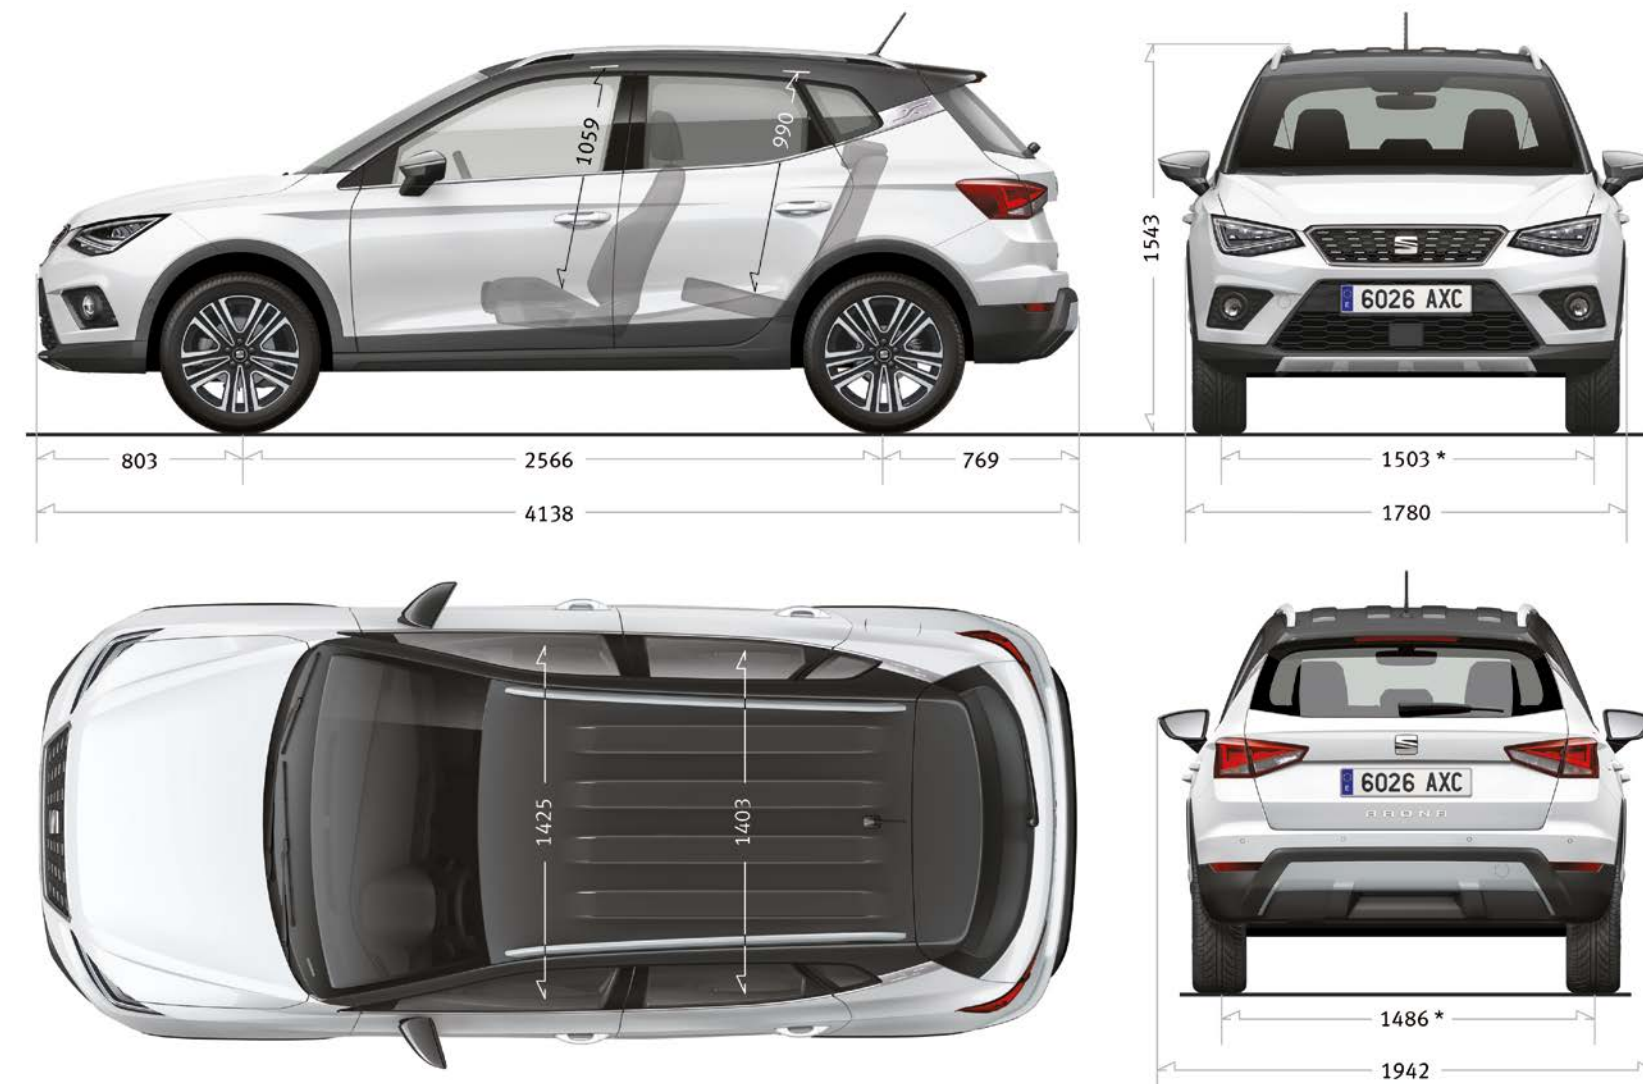

Engine specs.

	Reference	Style	Beats	Xcellence	FR
Petrol					
1.0 EcoTSI 95 HP (70 kW) Start/Stop	○	○	○	○	-
1.0 EcoTSI 115 HP (85 kW) Start/Stop	-	○	○	○	○
1.0 EcoTSI 115 HP (85 kW) Automatic	-	○	○	○	○
1.5 EcoTSI 150 HP (110 kW) MQ Start/Stop	-	-	-	-	○
1.0 TGI 90HP (66 kW) MQ Start/Stop¹	○	○	○	○	○
Diesel					
1.6 TDI 95 HP (70 kW) Start/Stop	○	○	○	○	-
1.6 TDI 95 HP (70 kW) DQ Start/Stop	-	○	○	○	-
1.6 TDI 115 HP (85 kW) Start/Stop	-	○	○	○	○

Exterior colours.

	Reference		Style			Beats			Xcellence			FR			
	Body	Body	Roof			Body	Roof			Body	Roof				
			Grey	Black	Orange		Grey	Black	Orange		Grey	Black	Orange		
Candy White	○	○	○	○	○	-	-	-	-	○	○	○	○	○	○
Mediterraneo Blue	○	○	○	○	○	-	-	-	-	○	○	○	○	○	○
Mystic Magenta	○	○	○	○	-	-	-	-	-	○	○	-	-	-	-
Eclipse Orange	○	○	○	○	○	○	○	-	-	○	○	○	○	○	○
Mystery Blue	○	○	○	○	-	-	-	-	-	○	○	○	-	○	○
Desire Red	○	○	○	○	-	-	-	-	-	○	○	○	-	○	○
Urban Silver	○	○	○	○	○	○	○	○	○	○	○	○	○	○	○
Magnetic Tech	○	○	○	○	○	○	-	○	○	○	○	○	○	○	○
Midnight Black	○	○	○	○	○	○	-	○	○	○	○	○	○	○	○
Nevada White	○	○	○	○	○	○	○	○	○	○	○	○	○	○	○
	Rearview mirrors: Body colour					Rearview mirrors: Eclipse Orange			Rearview mirrors: Roof colour						

○ Optional
- Not available

¹SOP wk 51/2018.

Dimensions.