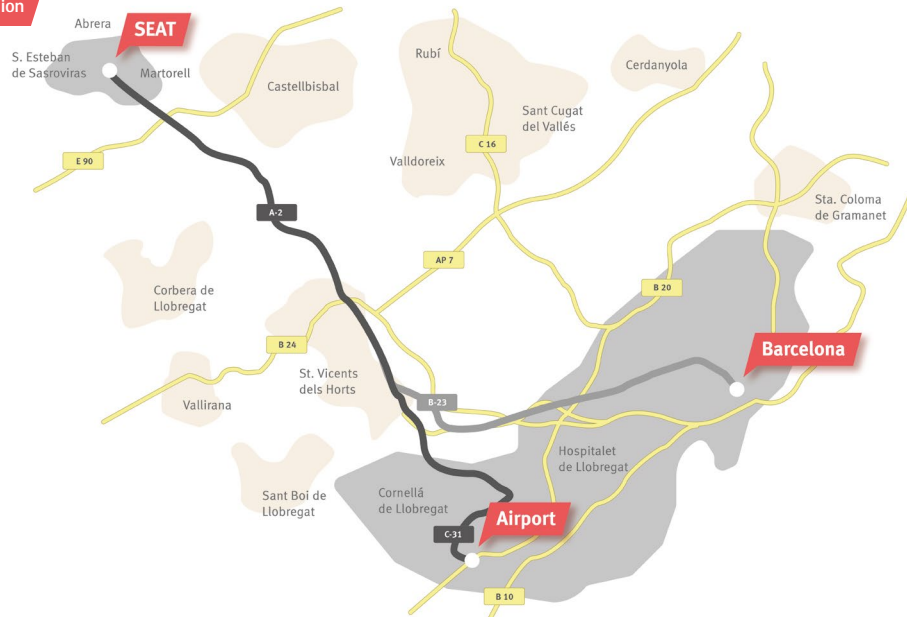

## Location

## By car from the airport (El Prat)

C-31 from Av. de l'Aeroport towards El Prat  
Exit 193  
E-90, A-2 from C-31C and C245  
A-2 towards Lleida, Tarragona  
Exit 585 towards Ca n'Amat

## By public transport from Barcelona + Taxi

**From Barcelona Sants train station, Renfe:**  
R4 (towards St. Vicenç de Calders)  
Martorell Station + Taxi

**From Pl. Espanya, FGC:**  
R6 (towards Igualada)  
Sant Esteve Sesrovires Station + Taxi

S8, S4, R5 (towards Olesa / Manresa)  
Martorell Enllaç Station + Taxi